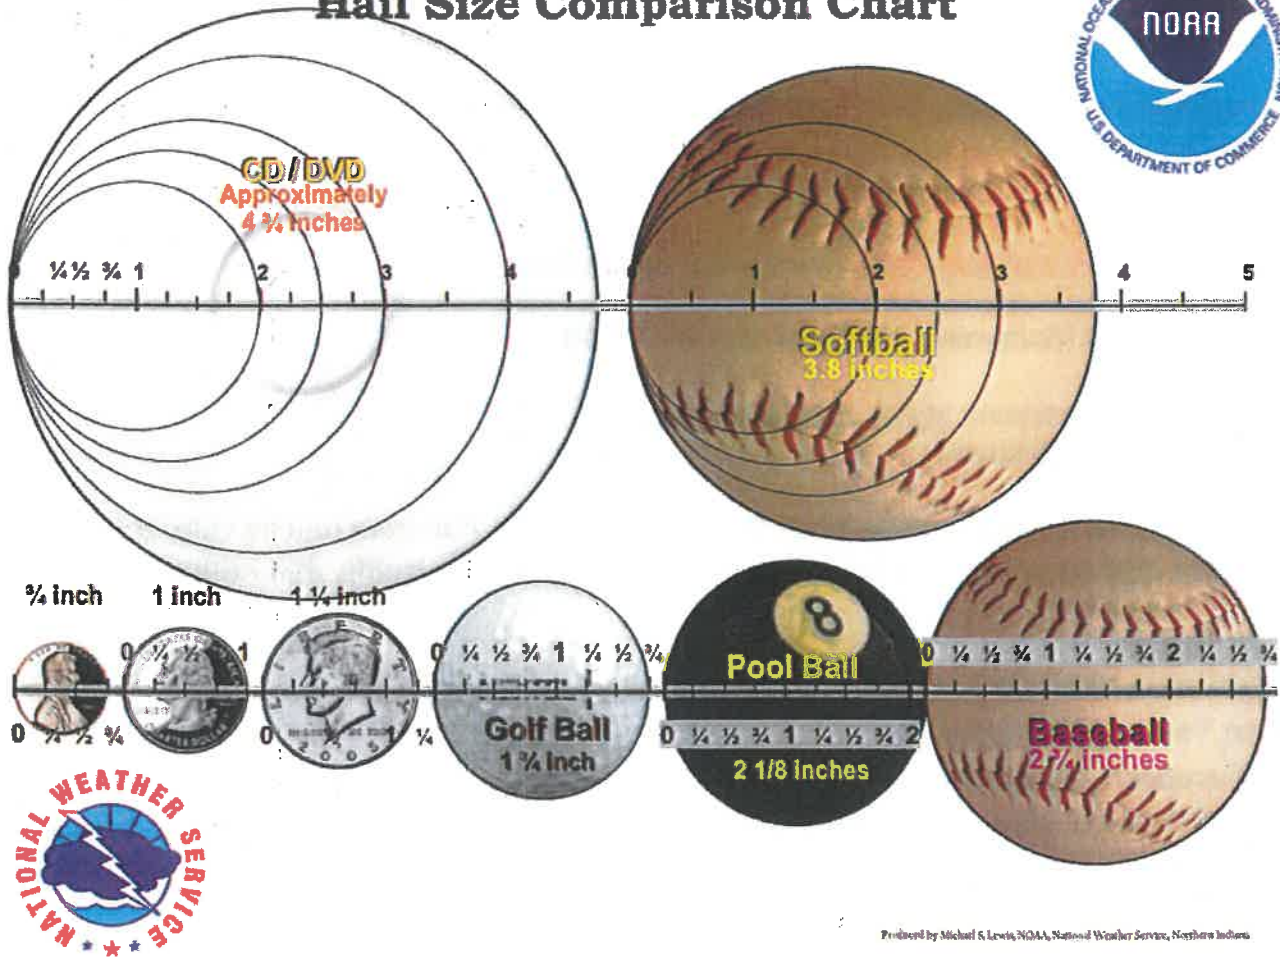

Hail Size Comparison Chart

Dime/Penny	0.75
Nickel	0.88
Quarter	1.00
Half Dollar	1.25
Ping Pong	1.50
Golf Ball	1.75
Hen Egg	2.00
Tennis Ball	2.50
Baseball	2.75
Tea Cup	3.00
Grapefruit	4.00
Softball	4.50