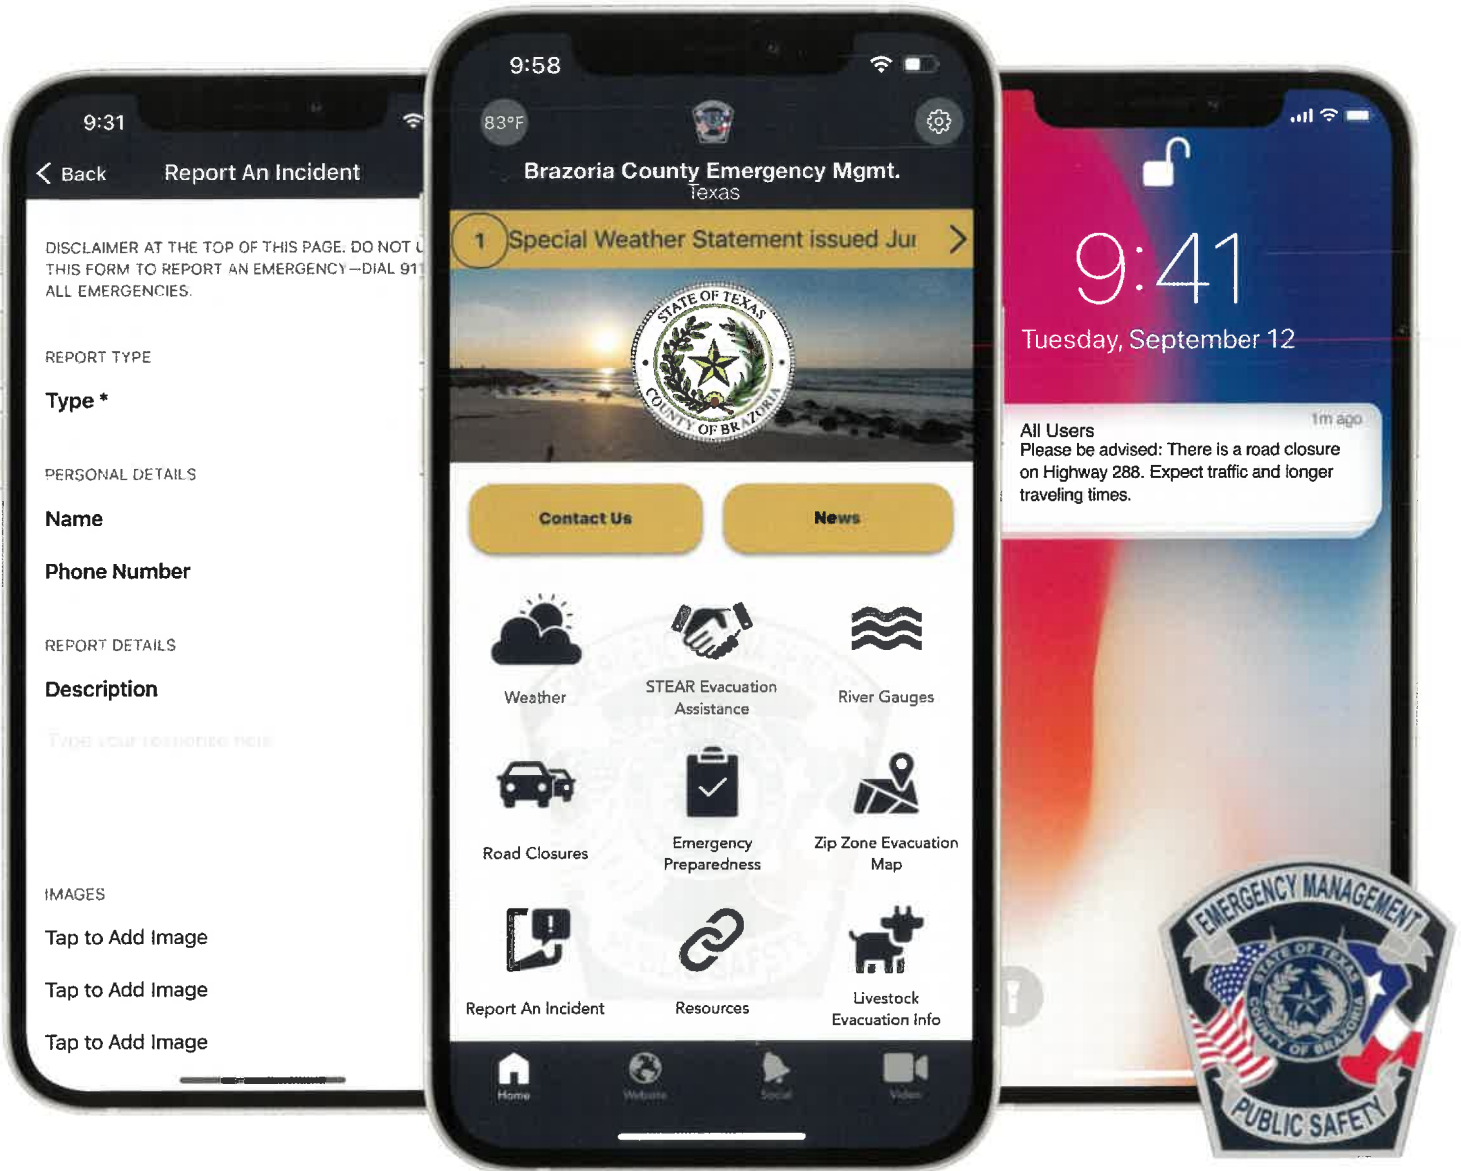

Brazoria County OEM Mobile App

Built by  myEMAapp.com

INTRODUCING OUR **NEW** APP

Navigating critical information
has never been **easier**.

SCAN
TO DOWNLOAD!

AVAILABLE FOR DOWNLOAD NOW!